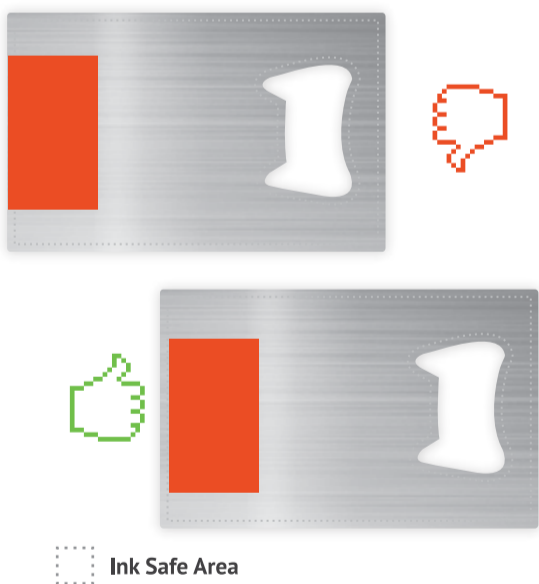

No line thickness less than 0.2mm
Colour can not be bled to card edge
No drop shadows or gradients
ONLY vector artwork

PRINTING

Colour printing is available on metal bottle opener cards. The silk-screen printing process is used to print solid coloured inks onto the stainless steel card surface. It is possible to print up to 5 different colours on your cards. We also offer Pantone colour matching for no additional cost.

If you require more than five printed colours, please contact us for a customised quote.

11pt font size
10pt font size
9pt font size
8pt font size
7pt font size
6pt font size
5pt font size
4pt font size

Keep all text above 4pt

FONT SIZE

To ensure that your text is legible, please try and keep any text above 4pt in size. Although we can print and engrave text smaller on our metal bottle opener cards, text below 4pt in size does become quite difficult to read.

BLEED

Unfortunately we cannot print right to the edge of our metal bottle opener cards. You must leave a 1mm border around your metal card where no colour can be printing can occur.

vector

raster

FILE FORMAT + FILE NAME